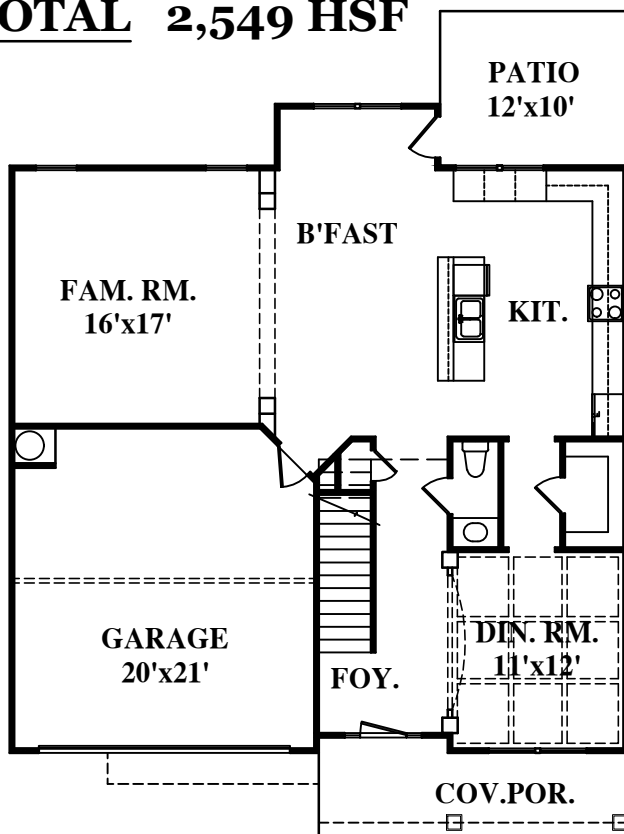

**TRINITY 2 STORY 3 BEDROOM**  
**@ THE FARMSLOT #33 LHF**

**TOTAL 2,549 HSF**

**FIRST FLOOR 1,160 HSF**

**SECOND FLOOR 1,389 HSF**

RENDERINGS ARE FURNISHED  
 AS A GUIDE ONLY, ACTUAL  
 CONSTRUCTION AND DIMENSIONS  
 MAY VARY.