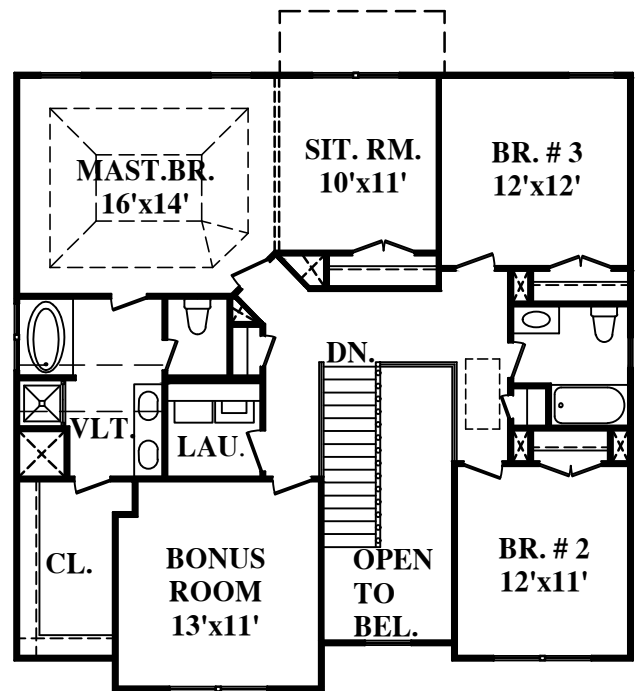

**TRINITY 2 STORY 3 BEDROOM**  
**@ THE FARMSLOT #33 LHF**

**TOTAL 2,549 HSF**

**FIRST FLOOR 1,160 HSF**

**SECOND FLOOR 1,389 HSF**

RENDERINGS ARE FURNISHED  
 AS A GUIDE ONLY, ACTUAL  
 CONSTRUCTION AND DIMENSIONS  
 MAY VARY.