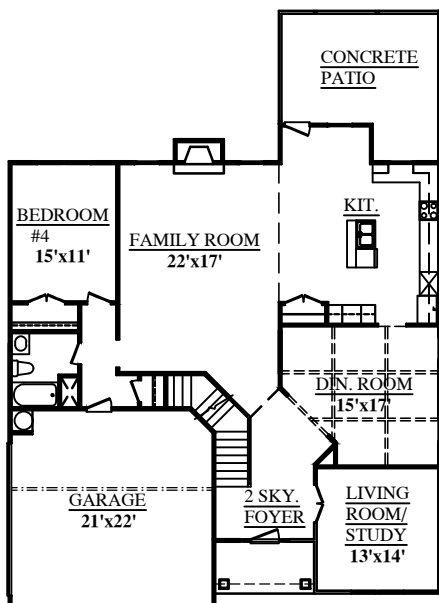

WYNFIELD @LEXINGTON WOODS

TOTAL HEATED 3,277 HSF

FIRST FLOOR 1,648 HSF

SECOND FLOOR 1,629 HSF

RENDERINGS ARE FURNISHED AS A GUIDE ONLY, ACTUAL CONSTRUCTION AND DIMENSIONS MAY VARY.