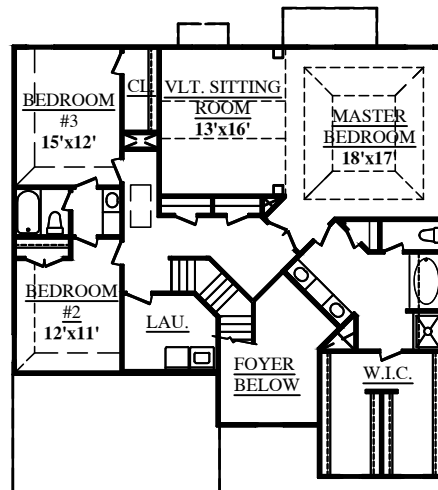

WYNFIELD @LEXINGTON WOODS

TOTAL HEATED 3,277 HSF

FIRST FLOOR 1,648 HSF

SECOND FLOOR 1,629 HSF

RENDERINGS ARE FURNISHED AS A GUIDE ONLY, ACTUAL CONSTRUCTION AND DIMENSIONS MAY VARY.