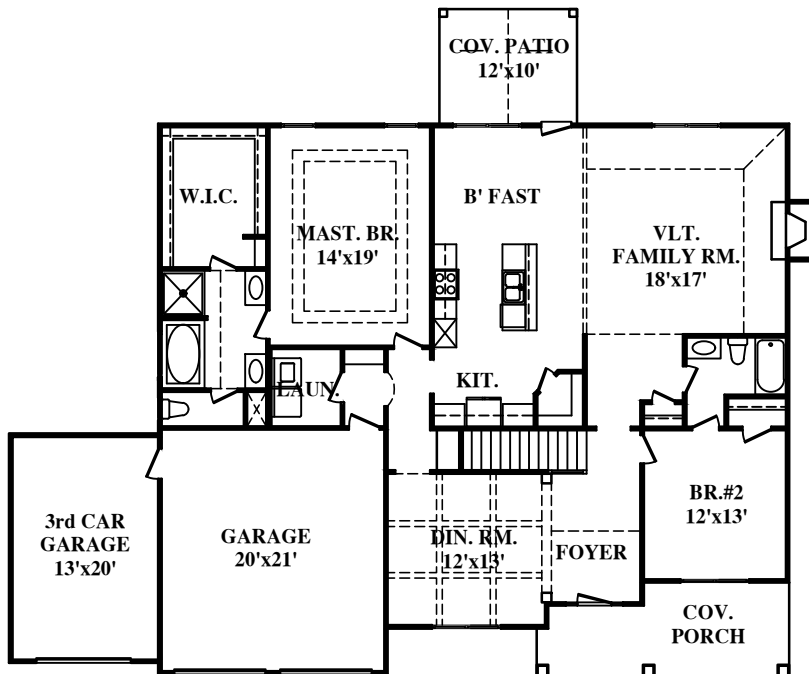

WOODLAND @ FAIRFIELD
FARMS LIFE-3000 LOT#50
w/3rd CAR GARAGE
TRUSSED

TOTAL 3,000 HSF

FIRST FLOOR 2,011 HSF

SECOND FLOOR 989 HSF

RENDERINGS ARE FURNISHED AS A GUIDE ONLY, ACTUAL CONSTRUCTION AND DIMENSIONS MAY VARY.