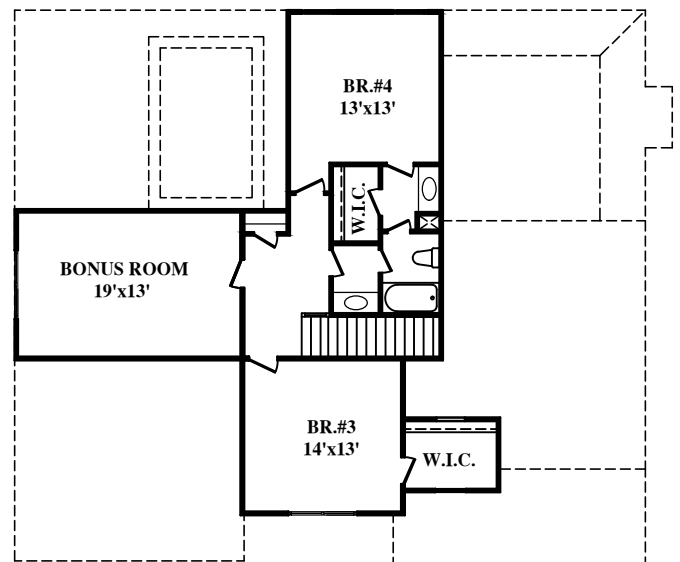

WOODLAND @ FAIRFIELD
FARMS LIFE-3000 LOT#50
w/3rd CAR GARAGE
TRUSSED

TOTAL 3,000 HSF

FIRST FLOOR 2,011 HSF

SECOND FLOOR 989 HSF

RENDERINGS ARE FURNISHED AS A GUIDE ONLY, ACTUAL CONSTRUCTION AND DIMENSIONS MAY VARY.